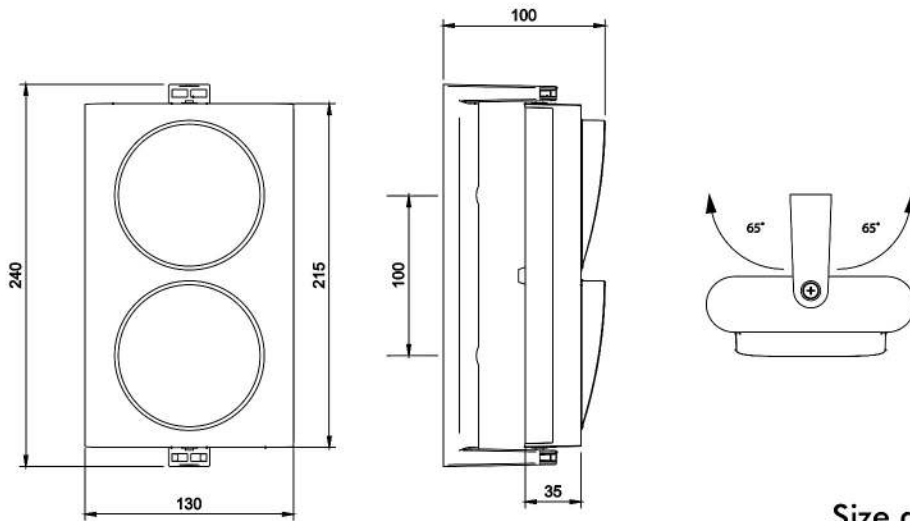

Product details

Easy to install

ERA80 makes the installation process simple thanks to its new fixing systems, with bracket and wall fixing

VERTICAL WITH BRACKET HORIZONTAL WITH BRACKET VERTICAL WITHOUT BRACKET HORIZONTAL WITHOUT BRACKET APPLICATION WITH POLE BRACKET

V10.23

»SEMAFORO NEGRO 2 LUCES LED 80Ø R-V IP56 24V MARCA STAGNOLI MOD.ERA80.
 Technical details

H120cm - pz.48

TECHNICAL DATA	ASFERA80 Traffic light set, 2 lights	ASFERA80D Directional vertical traffic light, 2 lights	ASFERA80O Horizontal traffic light, 2 lights	ASFERA80OD Directional horizontal traffic light, 2 lights
Power supply	24V	24V	24V	24V
Rated absorbed current	0,13A	0,13A	0,13A	0,13A
Power	1,50W	1,50W	1,50W	1,50W
Brightness	120lx (±10Lx)	120lx (±10Lx)	120lx (±10Lx)	120lx (±10Lx)
Working temperature	-20/+55°	-20/+55°	-20/+55°	-20/+55°
IP	56	56	56	56
Number of LEDs	40	40	40	40