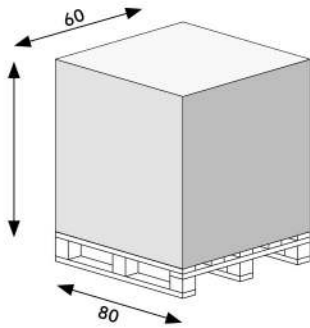

Product details

Easy to install

ERA80 makes the installation process simple thanks to its new fixing systems, with bracket and wall fixing

VERTICAL WITH BRACKET HORIZONTAL WITH BRACKET VERTICAL WITHOUT BRACKET HORIZONTAL WITHOUT BRACKET APPLICATION WITH POLE BRACKET

V10.23

»SEMAFORO NEGRO 2 LUCES LED 80Ø R-V IP56 24V MARCA STAGNOLI MOD.ERA80.
 Technical details

H120cm - pz.48

TECHNICAL DATA	ASFERA80 Traffic light set, 2 lights	ASFERA80D Directional vertical traffic light, 2 lights	ASFERA80O Horizontal traffic light, 2 lights	ASFERA80OD Directional horizontal traffic light, 2 lights
Power supply	24V	24V	24V	24V
Rated absorbed current	0,13A	0,13A	0,13A	0,13A
Power	1,50W	1,50W	1,50W	1,50W
Brightness	120lx (±10Lx)	120lx (±10Lx)	120lx (±10Lx)	120lx (±10Lx)
Working temperature	-20/+55°	-20/+55°	-20/+55°	-20/+55°
IP	56	56	56	56
Number of LEDs	40	40	40	40