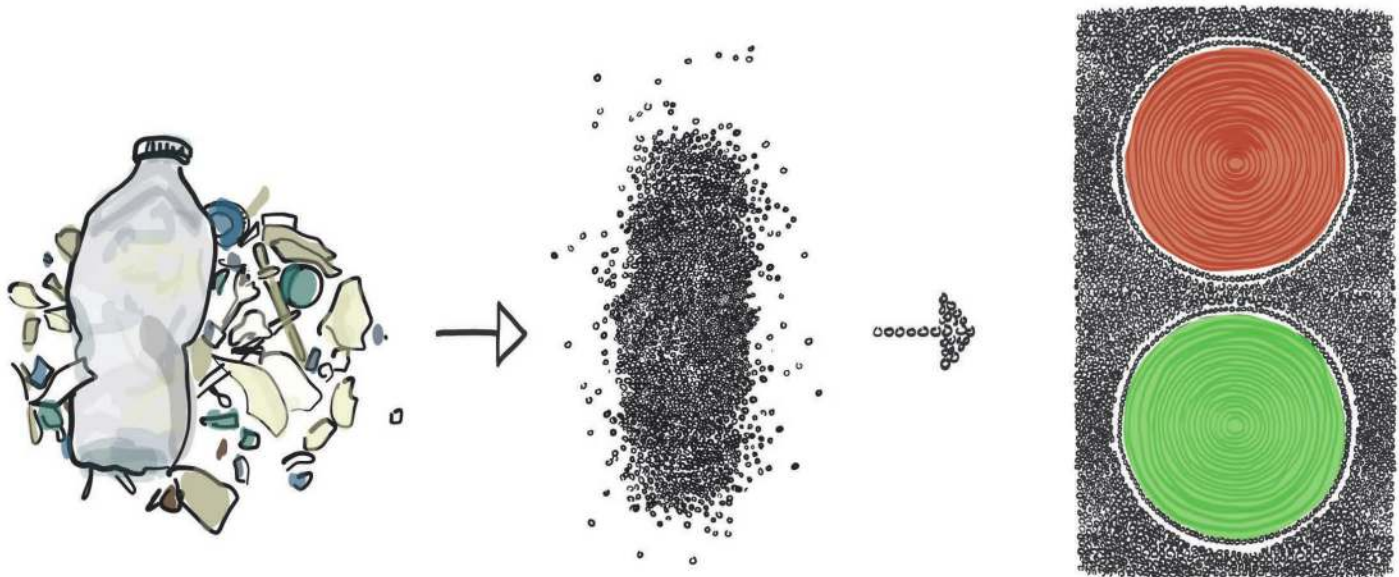

»SEMAFORO NEGRO 2 LUCES LED 80Ø R-V IP56 24V MARCA STAGNOLI MOD.ERA80.

ERA80

MADE IN ITALY

CÓDIGO	SKU	MODELO	DESCRIPCIÓN
LS-00100-00	ASFERA80	ERA80	SEMAFORO NGO 2 LUC LED 80Ø R-V IP56 24V

V10.23

(229) 461-7028

portonesautomaticos@adsver.com.mx
 portonesautomaticos@prodigy.net.mx

»SEMAFORO NEGRO 2 LUCES LED 80Ø R-V IP56 24V MARCA STAGNOLI MOD.ERA80.

ERA80

A SUSTAINABLE ALLY

Our commitment towards the creation of sustainable products also includes the use of recycled materials in our production.

ERA 80 is a traffic light in post-consumer recycled plastic, the first of its kind in the world. Developed according to all principles of sustainable development: a lantern made in polyamide produced from industrial waste.

This traffic light is designed to meet high safety standards, with an attractive yet simple design.

It is a signaling product suitable for different contexts:

pedestrian crossings, parking lots, entrances in residential contexts.