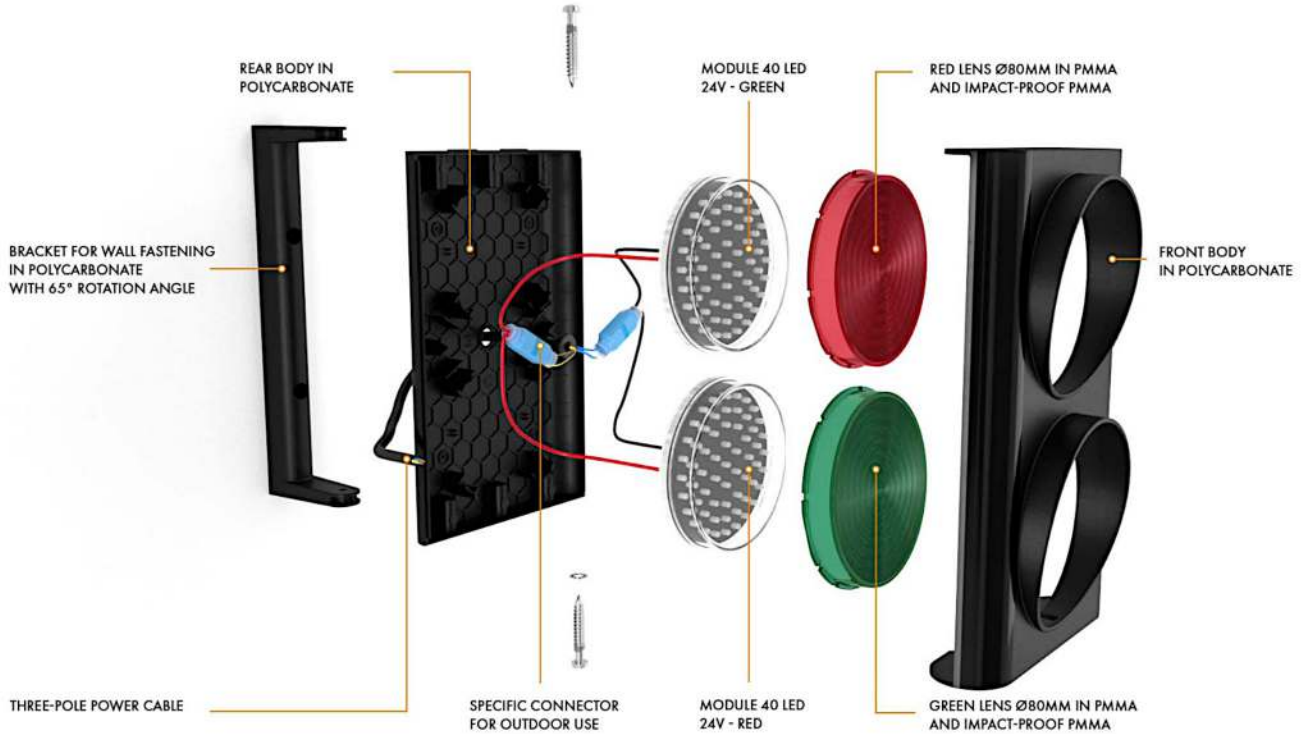

This traffic light is designed to meet high safety standards, with an attractive yet simple design.

It is a signaling product suitable for different contexts:

pedestrian crossings, parking lots, entrances in residential contexts.

ERA80 is not only a "design" product, but is most importantly a sustainable product, for meeting to the needs of a market getting increasingly sensitive to the issue of safety.

»SEMAFORO NEGRO 2 LUCES LED 80Ø R-V IP56 24V MARCA STAGNOLI MOD.ERA80.

Product details

Easy to install

ERA80 makes the installation process simple thanks to its new fixing systems, with bracket and wall fixing

VERTICAL WITH BRACKET HORIZONTAL WITH BRACKET VERTICAL WITHOUT BRACKET HORIZONTAL WITHOUT BRACKET APPLICATION WITH POLE BRACKET

V10.23

»SEMAFORO NEGRO 2 LUCES LED 80Ø R-V IP56 24V MARCA STAGNOLI MOD.ERA80.
 Technical details

H120cm - pz.48

TECHNICAL DATA	ASFERA80 Traffic light set, 2 lights	ASFERA80D Directional vertical traffic light, 2 lights	ASFERA80O Horizontal traffic light, 2 lights	ASFERA80OD Directional horizontal traffic light, 2 lights
Power supply	24V	24V	24V	24V
Rated absorbed current	0,13A	0,13A	0,13A	0,13A
Power	1,50W	1,50W	1,50W	1,50W
Brightness	120lx (±10Lx)	120lx (±10Lx)	120lx (±10Lx)	120lx (±10Lx)
Working temperature	-20/+55°	-20/+55°	-20/+55°	-20/+55°
IP	56	56	56	56
Number of LEDs	40	40	40	40